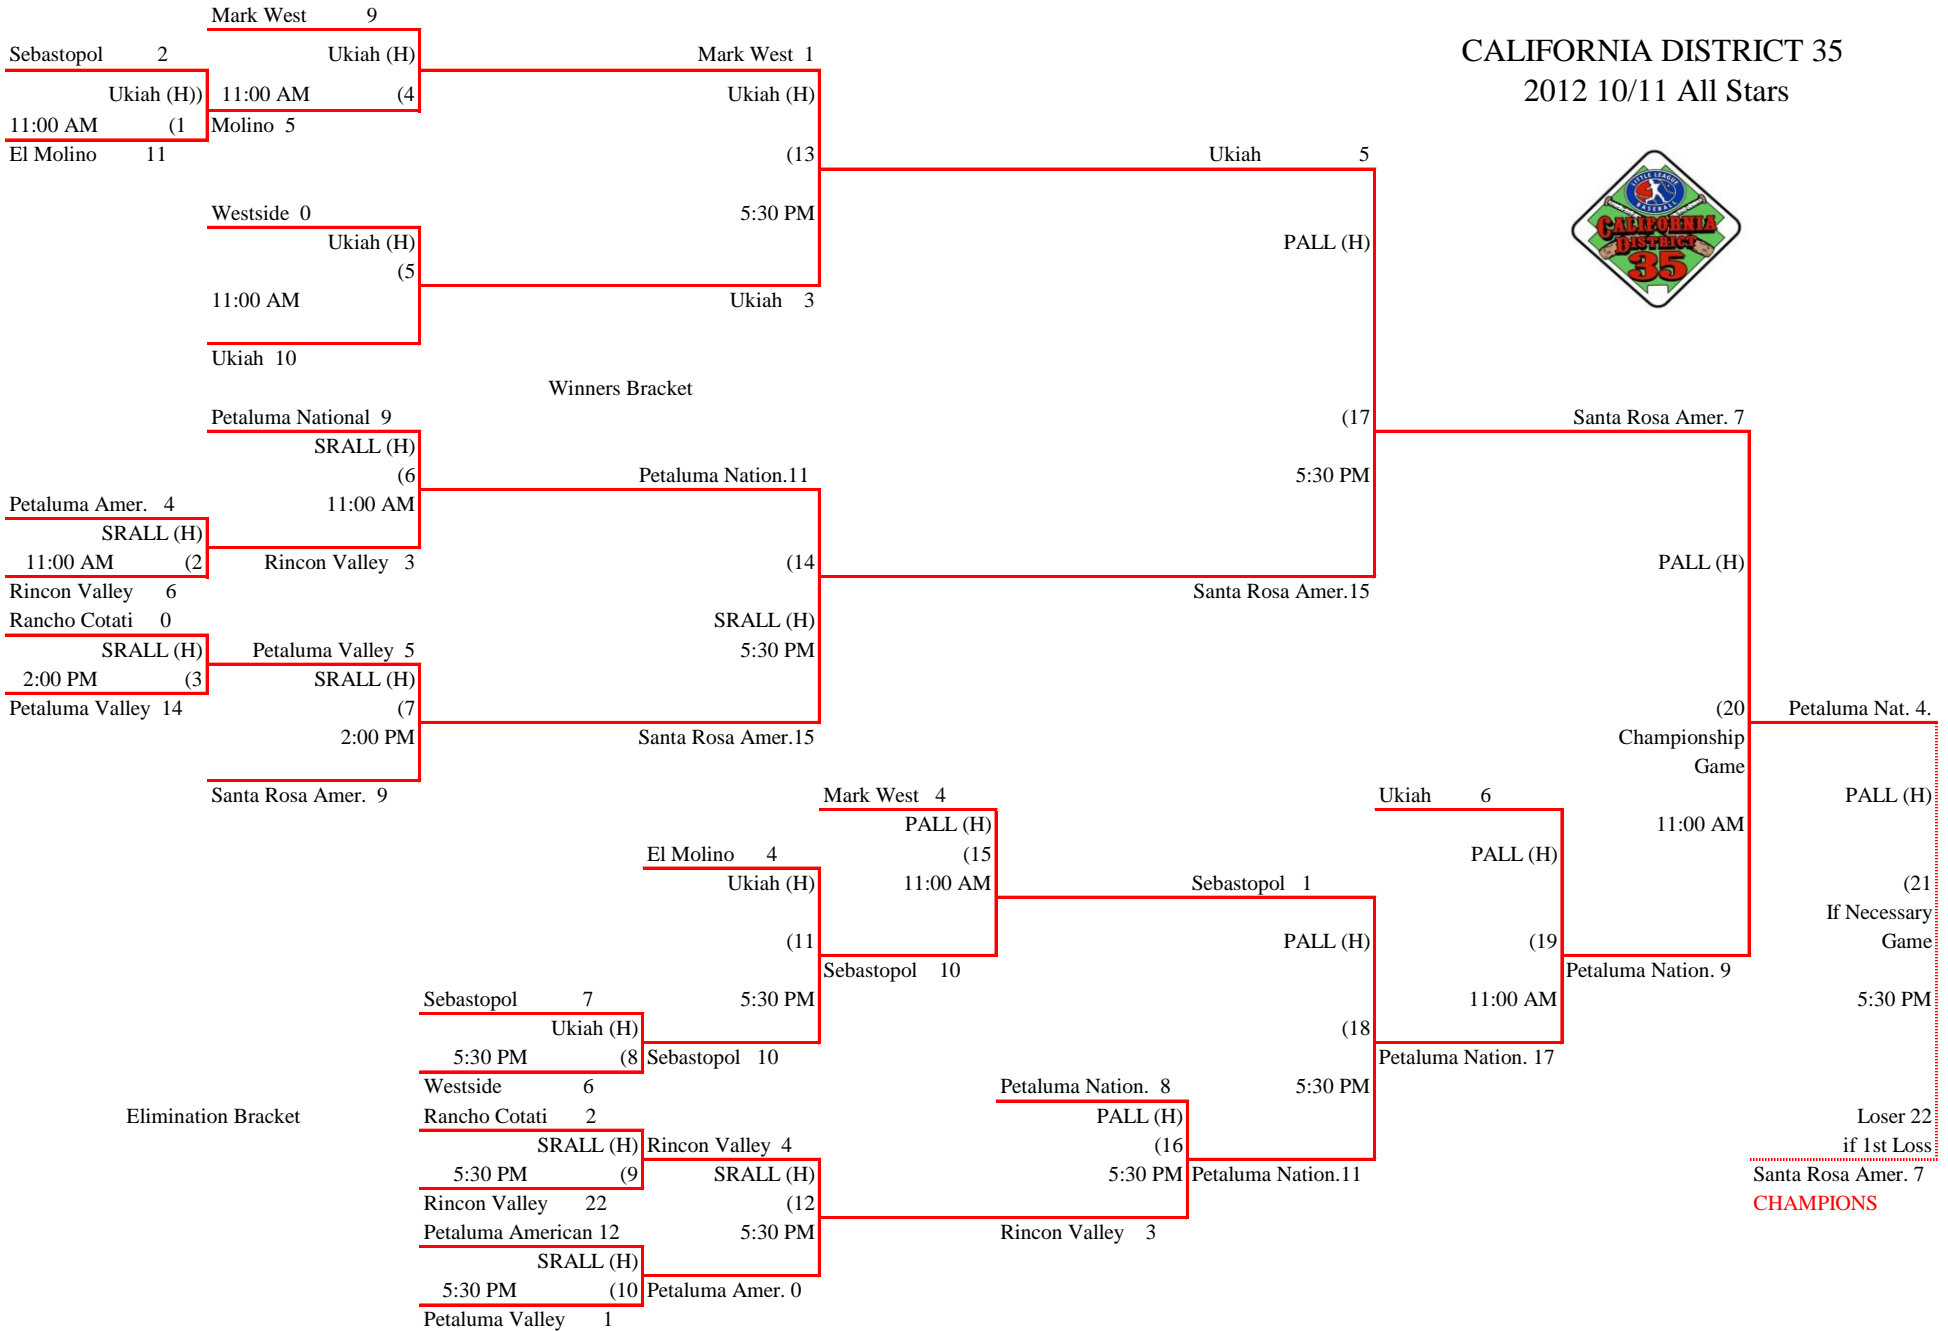

CALIFORNIA DISTRICT 35 2012 9/10 All Stars

PVLL = Petaluma Valley

PALL = Petaluma American

SRALL = Santa Rosa American

TEAMS, GAME TIMES AND FIELDS ARE SUBJECT TO CHANGE AT ANY TIME.

CALIFORNIA DISTRICT 35
2012 10/11 All Stars

PALL = Petaluma American SRALL = Santa Rosa American

CALIFORNIA DISTRICT 35
2012 11/12 All Stars

HLL = Healdsburg MWLL = Mark West PALL = Petaluma American PNLL = Petaluma Nation SRALL = Santa Rosa Amer