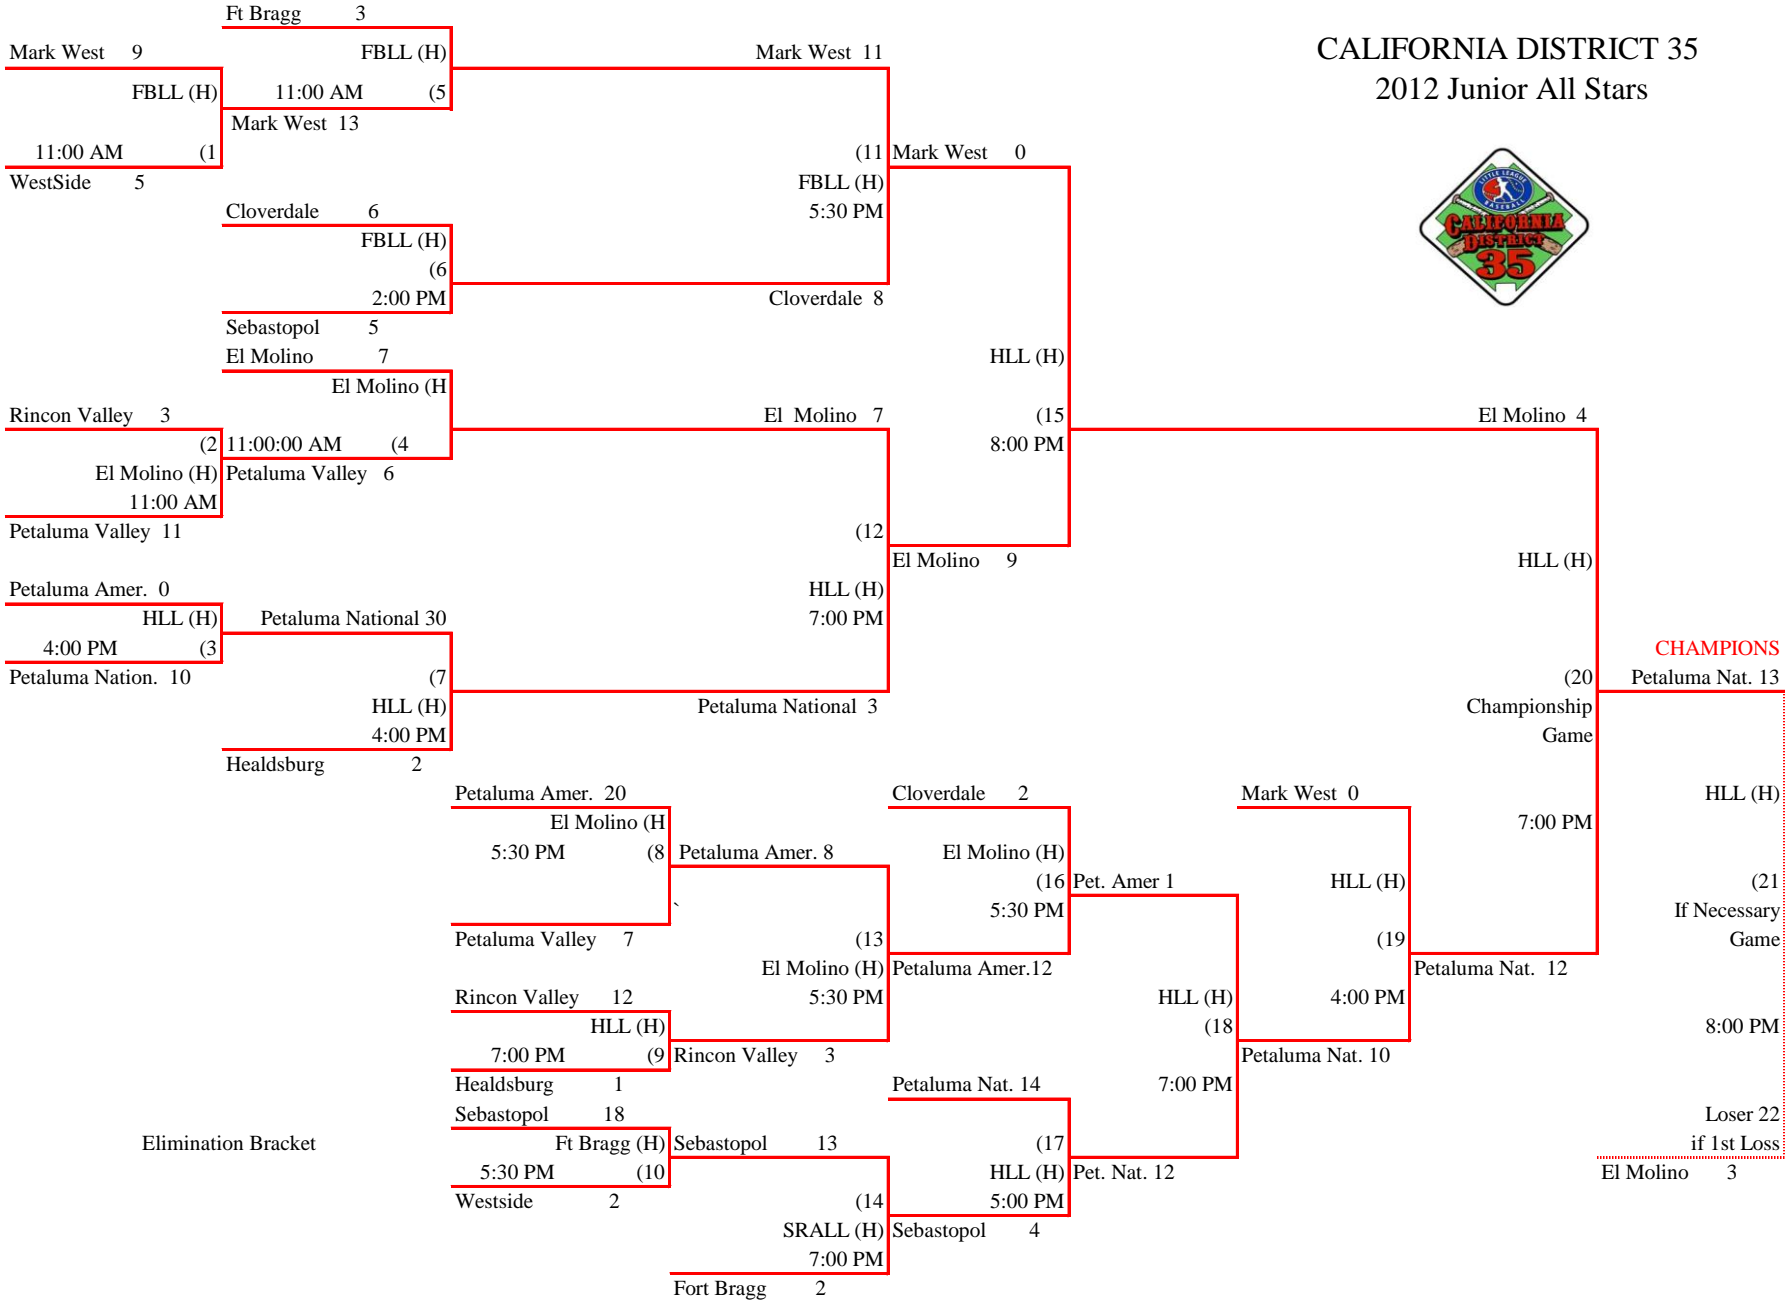

CALIFORNIA DISTRICT 35
2012 Junior All Stars

FBLL = Ft Bragg   SRALL = Santa Rosa American   HLL = Healdsburg