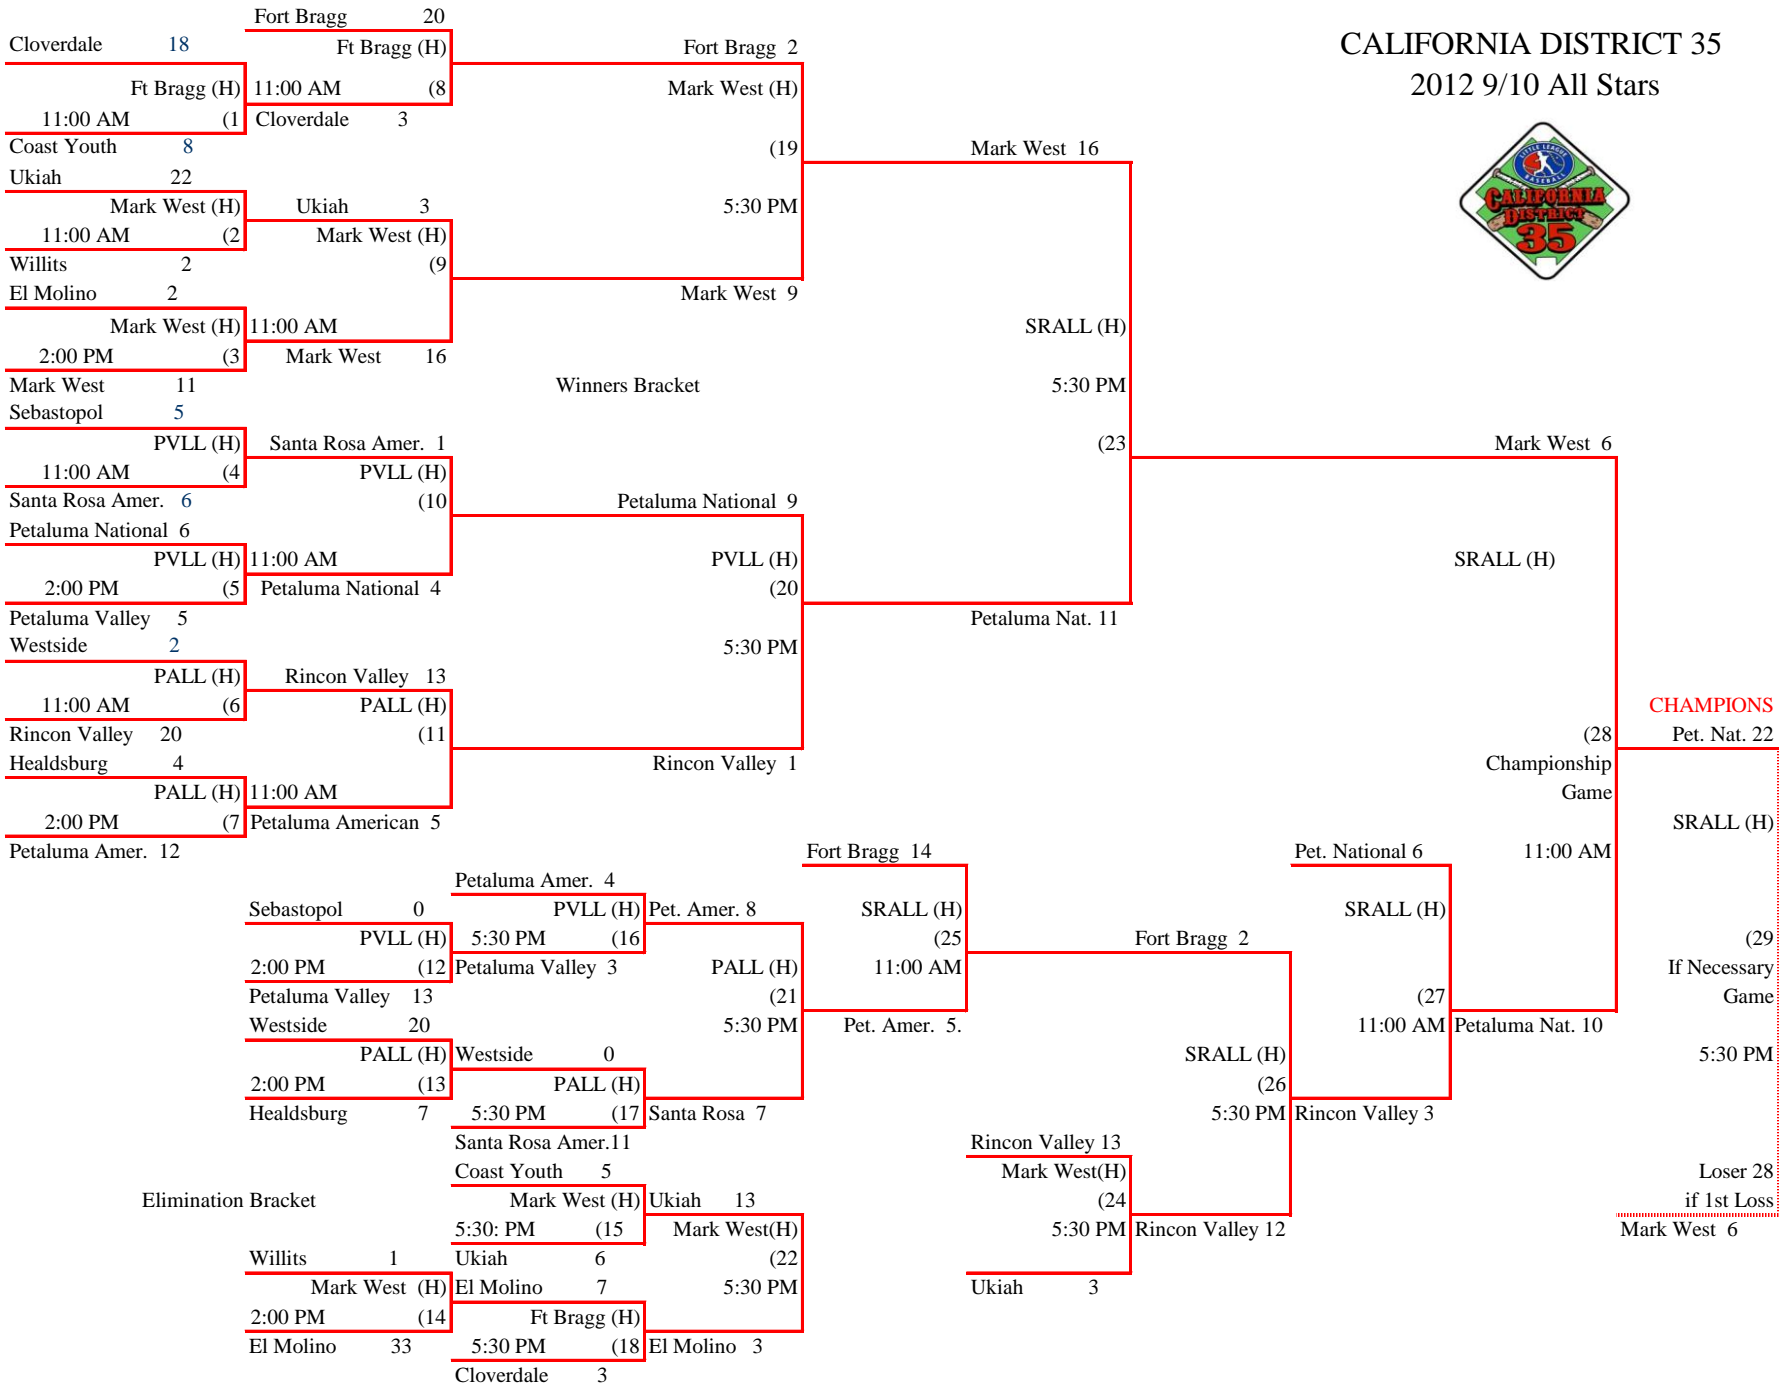

CALIFORNIA DISTRICT 35 2012 9/10 All Stars

PVLL = Petaluma Valley

PALL = Petaluma American

SRALL = Santa Rosa American

TEAMS, GAME TIMES AND FIELDS ARE SUBJECT TO CHANGE AT ANY TIME.

CALIFORNIA DISTRICT 35
2012 10/11 All Stars

PALL = Petaluma American SRALL = Santa Rosa American

CALIFORNIA DISTRICT 35
2012 11/12 All Stars

HLL = Healdsburg MWLL = Mark West PALL = Petaluma American PNLL = Petaluma Nation SRALL = Santa Rosa Amer