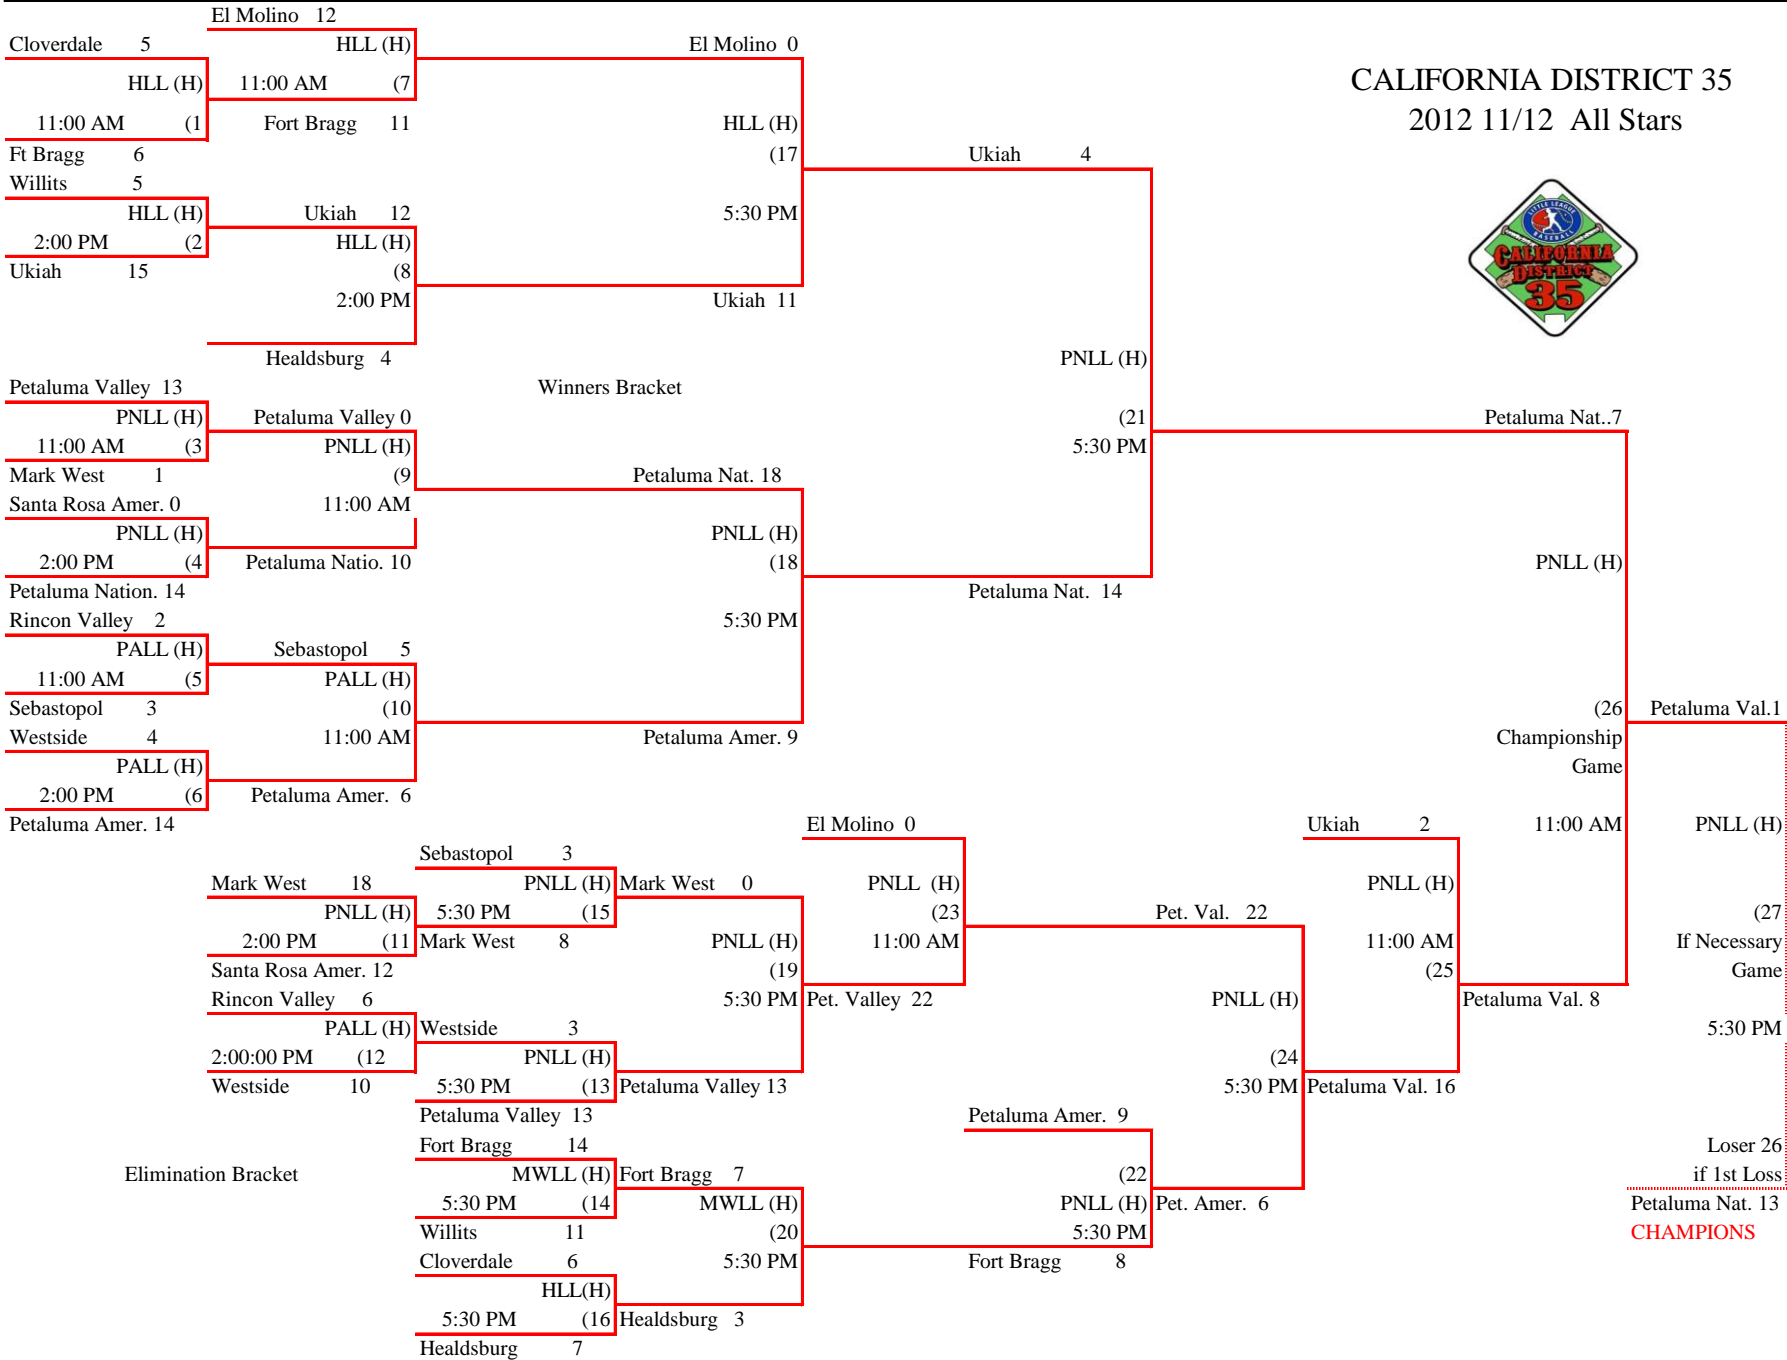

CALIFORNIA DISTRICT 35 2012 9/10 All Stars

PVLL = Petaluma Valley

PALL = Petaluma American

SRALL = Santa Rosa American

TEAMS, GAME TIMES AND FIELDS ARE SUBJECT TO CHANGE AT ANY TIME.

CALIFORNIA DISTRICT 35
2012 10/11 All Stars

PALL = Petaluma American SRALL = Santa Rosa American

CALIFORNIA DISTRICT 35
2012 11/12 All Stars

HLL = Healdsburg MWLL = Mark West PALL = Petaluma American PNLL = Petaluma Nation SRALL = Santa Rosa Amer